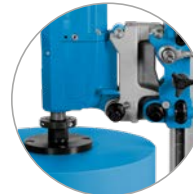

Bores with a diameter of up to 500 mm with ModulDrill™ distance plates

The DRA500, a drill rig for maximum stability and the highest demands during drilling. The proven ModulDrill™ quick clamping system enables fast and secure mounting of drill motors. Thanks to an extended